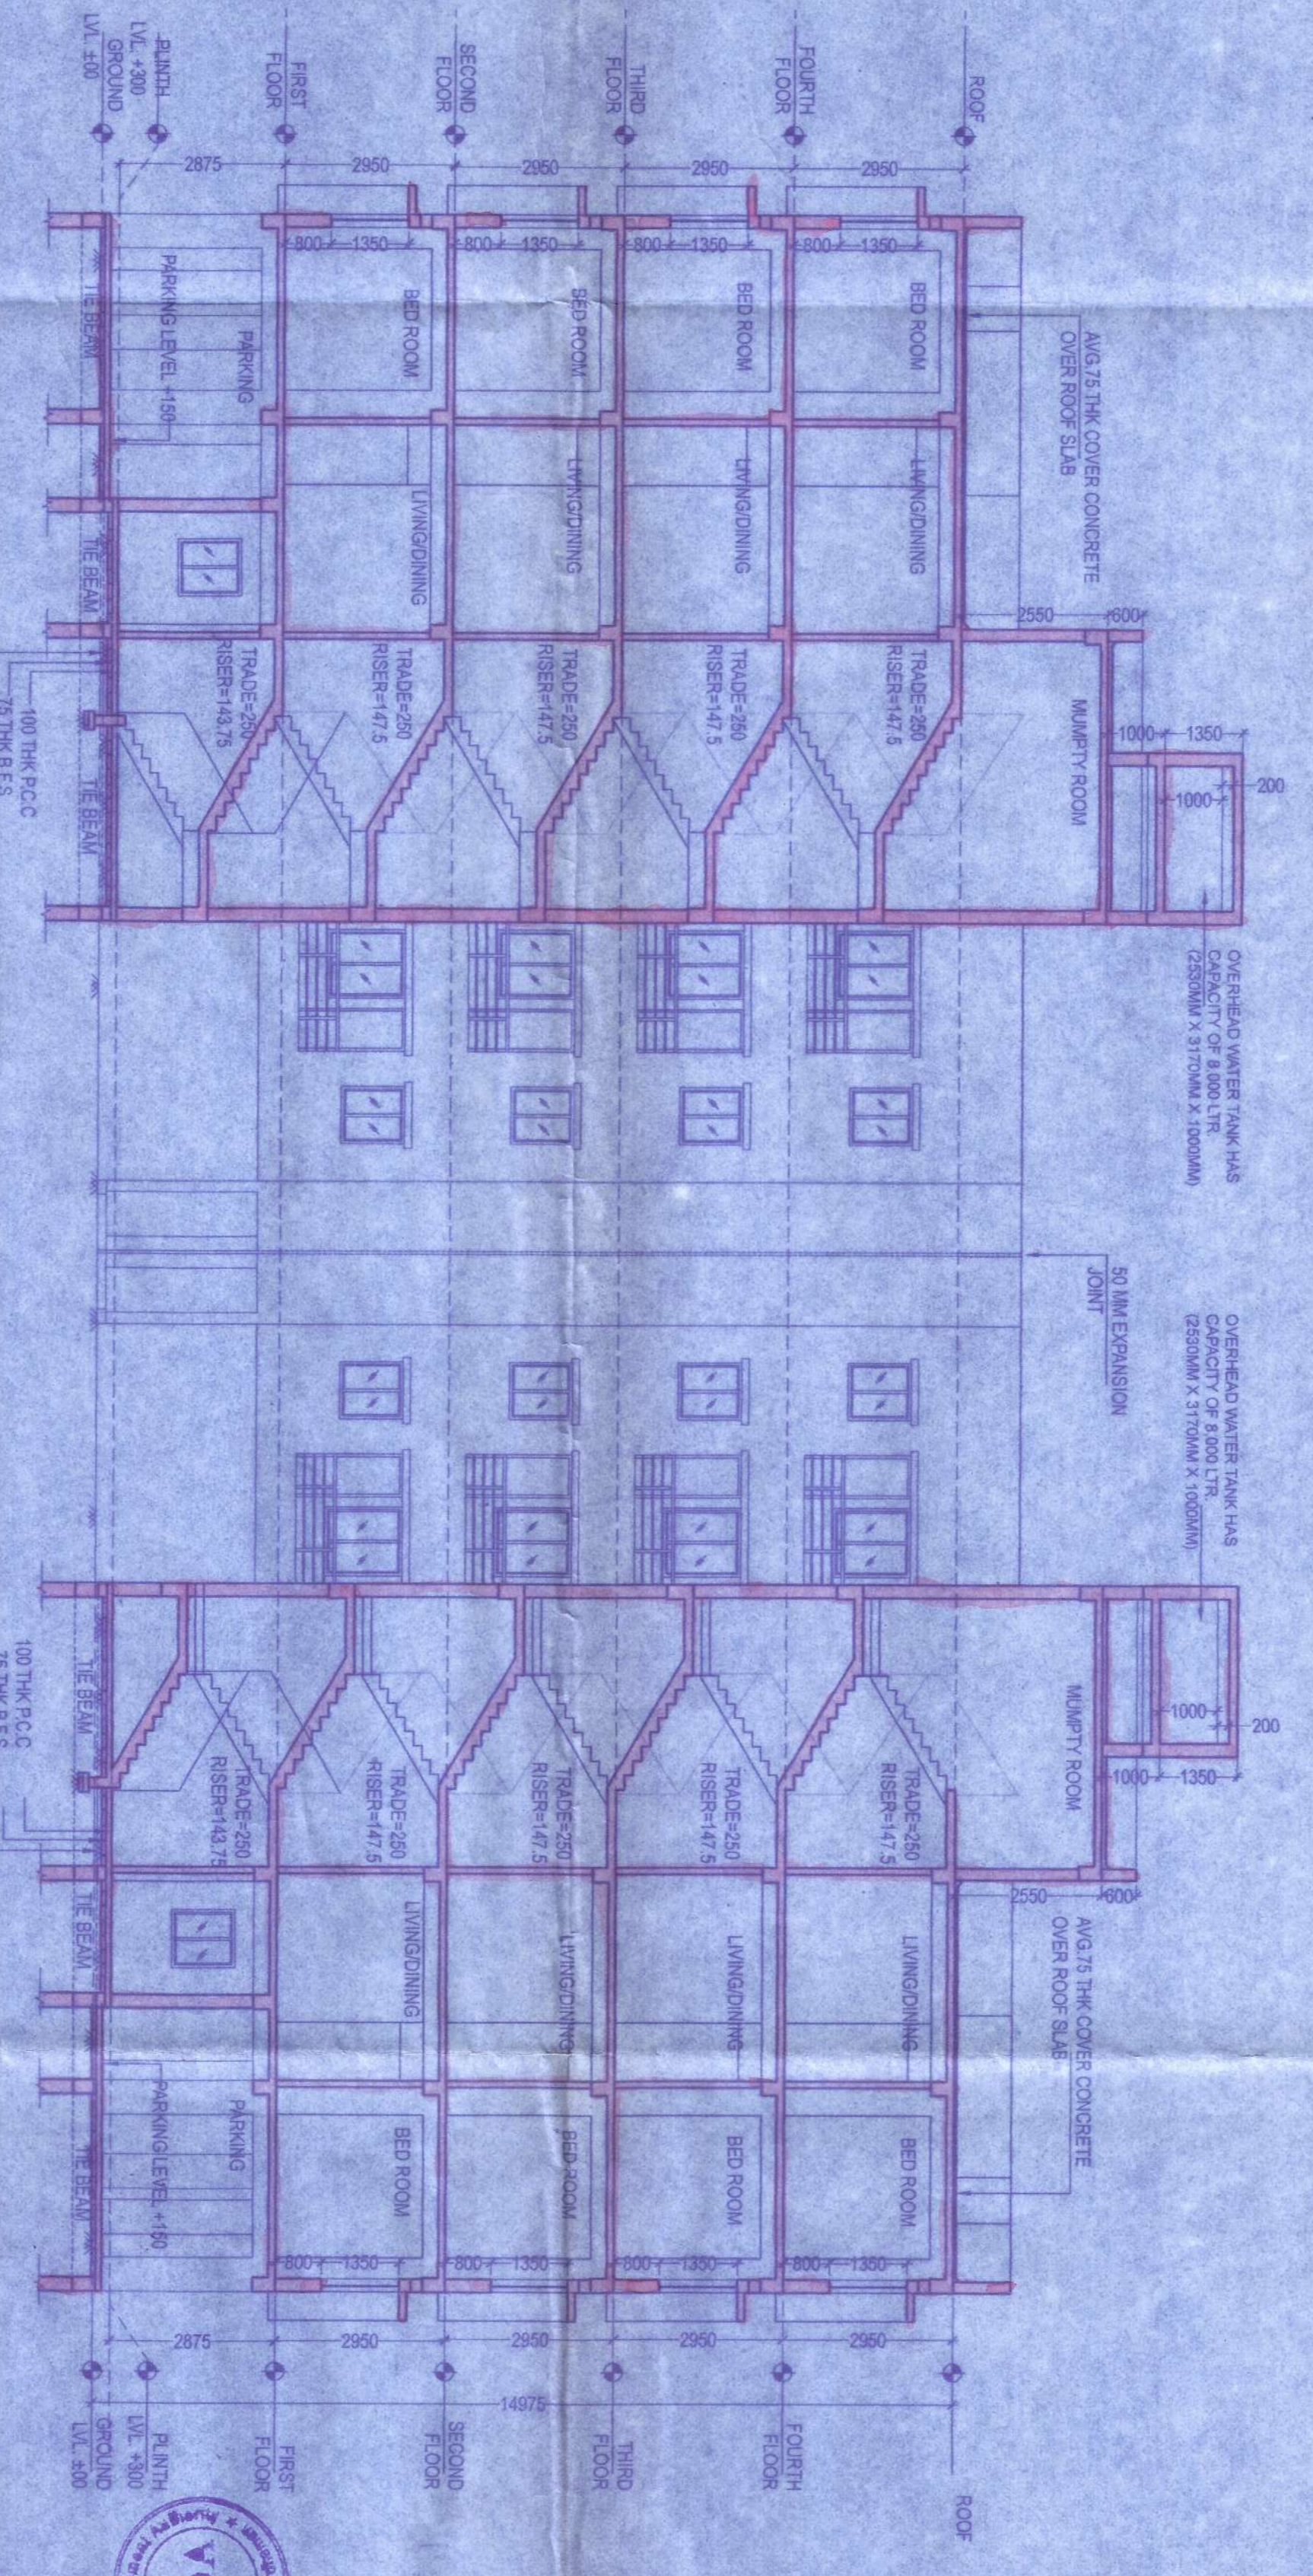

FRONT ELEVATION OF COMBINED BLOCK (3/4)
SCALE - 1 : 100

SECTION THROUGH A-A OF COMBINED BLOCK (3/4)
SCALE - 1 : 100